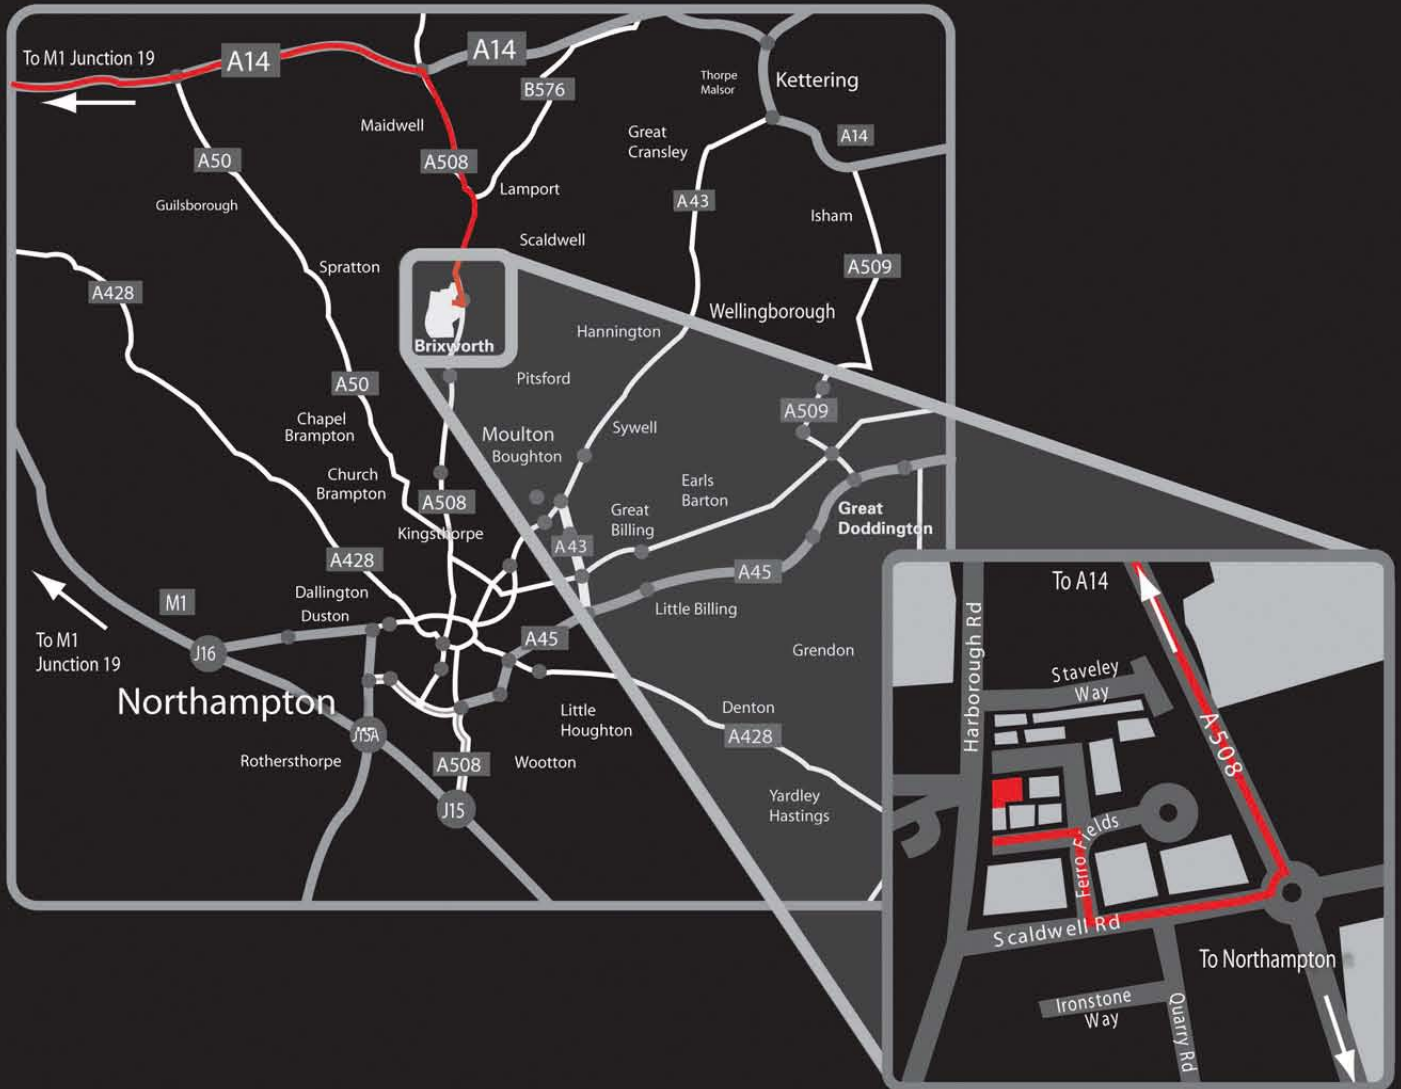

# Hockleys Location Map From the North

Unit 3 Ferro Fields, Scaldwell Road, Brixworth, Northampton, NN6 9UA

Tel: 01604 881551 Website: [www.hockleyscakes.co.uk](http://www.hockleyscakes.co.uk)

- Exit the M1 at Junction 19 and join the A14 towards Huntingdon
- Exit the A14 at Junction 2 and join the A508 towards Northampton
- Continue along the A508 through two small villages – Maidwell and Lamport
- At the next roundabout take the third exit (turn right)
- You are now on the Scaldwell Road
- Take your first right into Ferro Fields Industrial Estate
- Pass the green gates on your left to Building 8
- Take your first left into a parking area and turn left passed the conservatory on your right
- Drive through the green gates to the end and Hockleys cakes are located to the right of the last building on the right