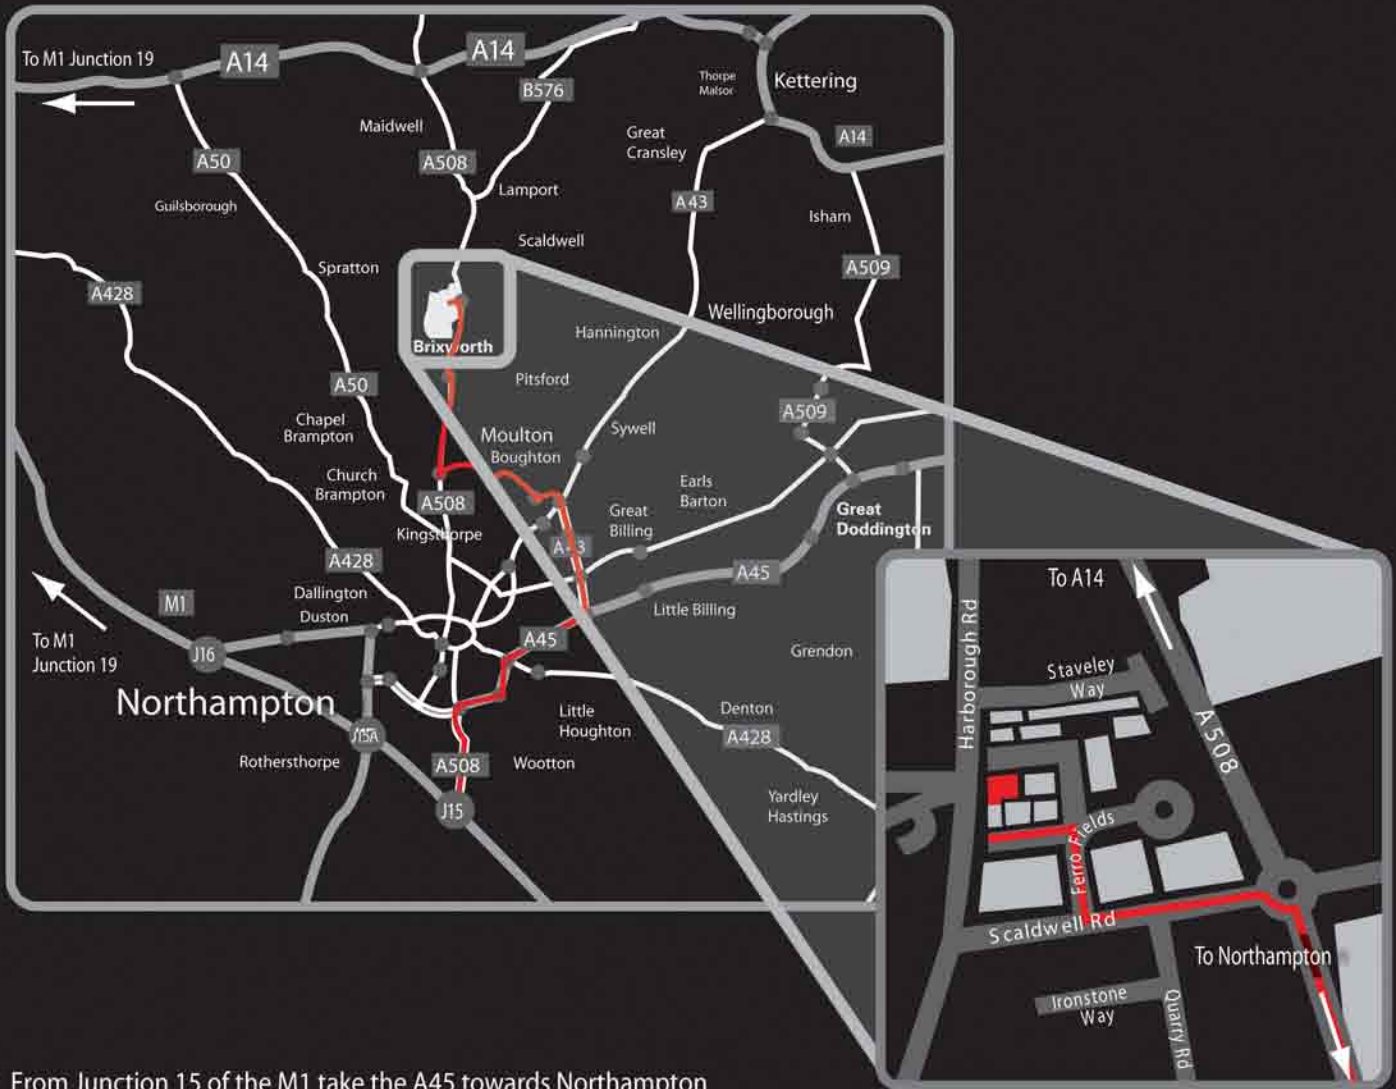

Hockleys Location Map From the South

Unit 3 Ferro Fields, Scaldwell Road, Brixworth, Northampton, NN6 9UA
Tel: 01604 881551 Website: www.hockleyscakes.co.uk

- From Junction 15 of the M1 take the A45 towards Northampton
- Take the 4th exit from the A45 and turn left onto the A43 to Kettering and Moulton Park
- **WARNING:** you should strictly adhere to the 50mph speed limit as there is a timed speed camera system, which regularly catches speeding motorists
- Cross the next roundabout (2nd exit) and continue towards Moulton Park on the A43
- Stay in the left hand lane as you approach the next roundabout
- Take the 2nd exit of the roundabout and enter Talavera Way
- Continue to the next roundabout and take the 2nd exit turning right into Red House Road
- Continue straight over (2nd exit) the next two roundabouts
- Take the third exit of the next roundabout into Holly Lodge Drive (A5076)
- At the end of this road turn right (at the traffic lights) onto the A508 towards Market Harborough
- Continue through several villages, passing Pitsford Reservoir on your right hand side
- At the 4th roundabout take the first exit and turn left into the Scaldwell Road
- Take your first right into Ferro Fields Industrial Estate
- Pass the green gates on your left to Building 8
- Take your first left into a parking area and turn left passed the conservatory on your right
- Drive through the green gates to the end and Hockleys cakes are located to the right of the last building on the right